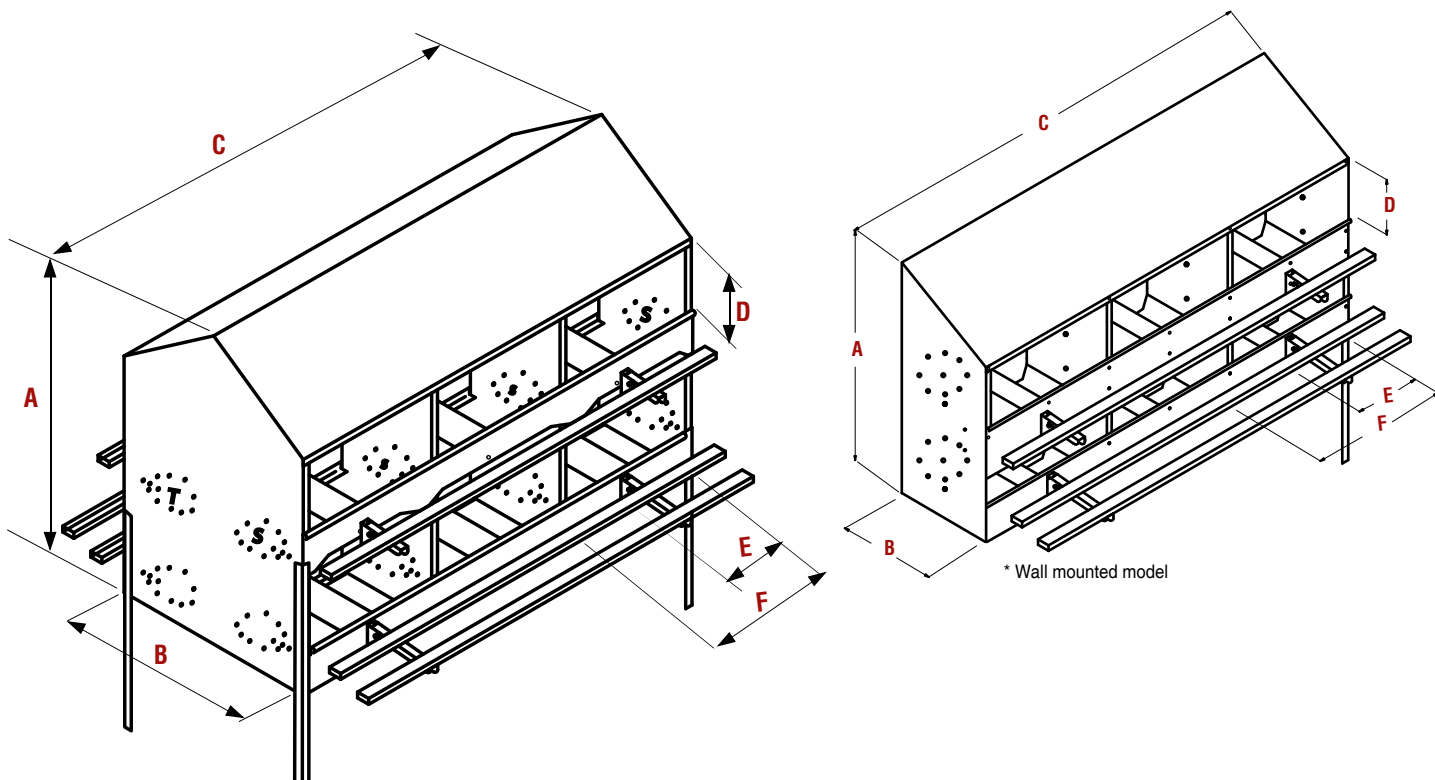

Hand Gather Laying Nest

Available with 12 or 24 holes.

HAND GATHER LAYING NEST

Model	A	B	C	D	E	F	No. of holes	Material
TSIS 60/12	845	358	1524	182	254	508	12	G.I.0.5
TSIS 60/24	890	712	1524	184	254	508	24	G.I.0.5

* Equipment specification subject to change without notice.

All dimension in mm

Model TSIS 60/12

Model TSIS 60/24

Tong Seh Industries Supply Sdn. Bhd.

Lot 780, Block A, Jalan Sungai Putus, Off Jalan Kapar, 3 ¼ Miles, 42100 Klang, Selangor, Malaysia.
Tel: (603)-3291 6958, 3291 1267 Fax: (603)-3342 8360, 3291 5198
Website: www.tongseh.com.my E-mail: enquiry@tongseh.po.my